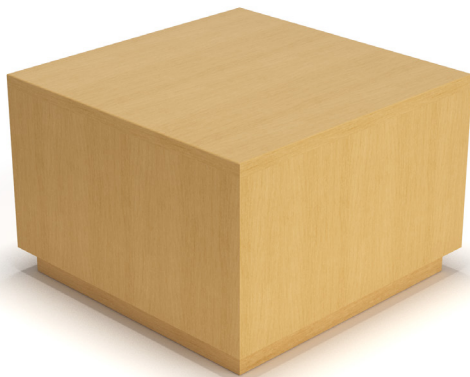

W: 30.00
R: 30.00
H: 20.00

2096