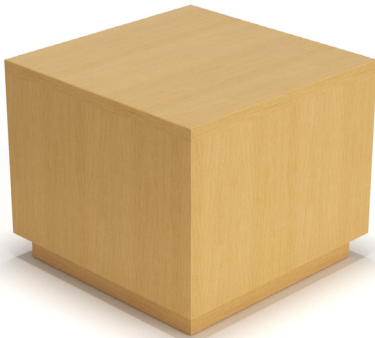

Ashland Occasional Tables

2090 | 2091 | 2093 | 2094 | 2095 | 2096

Ashland Occasional Tables

options

Solid Surface Inset Top

Laminate Surface Top

Ashland Tables are offered in these simple geometric shapes. Add the optional solid surface or durable laminate tops to accent your space. Ashland Cube and Cylinder tables are perfect in any area and complement any seating configuration.

2090 ashland occasional tables

2090

W: 18.00
D: 18.00
H: 20.00

2094

R: 18.00
H: 20.00

2091

W: 24.00
D: 24.00
H: 20.00

2095