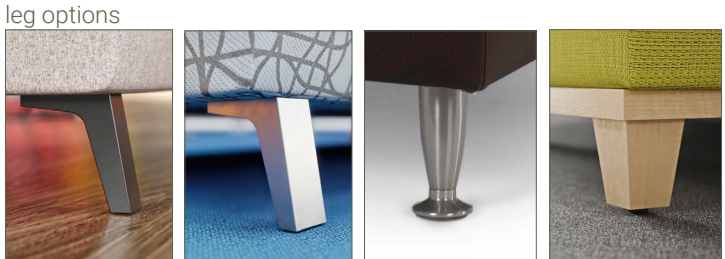

KENZIE COLLECTION

coriander 
DESIGNS

Kenzie Modular Lounge Seating

Kenzie Modular Seating defines any space as a large sweeping curved or straight unit or a collaborative area. Simple and secure Tool-less Ganging Hardware allows you to easily reconfigure a large sofa into several smaller, more intimate seating units. The lines of these tailored lounge pieces are well complemented by occasional tables + ottoman choices. Add Power Data Modules for functionality and accessibility in either occasional table tops or on the end of a seating unit.

9010
-B72

w: 72.00
D: 28.00
H: 18.00

leg options

Black Metal Leg Silver Metal Leg Classic Metal Leg Wood Plinth Leg

P16 Power Module

Kenzie Ottomans

9010-0 kenzie ottomans

9010-015
Round
D: 15.00
H: 12.00

leg options
Black Metal Leg Silver Metal Leg Classic Metal Leg Wood Plinth Leg

9010-024
Round
D: 24.00
H: 15.00

9010-030
Round
D: 30.00
H: 18.00

P16 Power Module

9010-036
Round
D: 36.00
H: 18.00

9010-044
Round
D: 44.00
H: 18.00