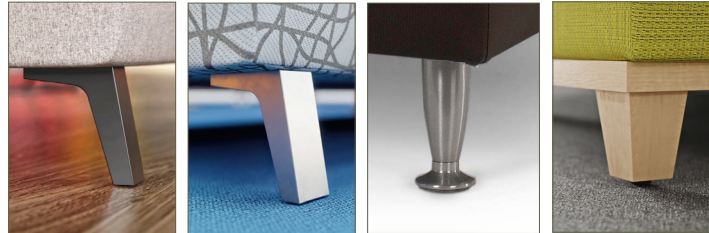

KENZIE COLLECTION

coriander 
DESIGNS

Kenzie Modular Lounge Seating

Kenzie Modular Seating defines any space as a large sweeping curved or straight unit or a collaborative area. Simple and secure Tool-less Ganging Hardware allows you to easily reconfigure a large sofa into several smaller, more intimate seating units. The lines of these tailored lounge pieces are well complemented by occasional tables + ottoman choices. Add Power Data Modules for functionality and accessibility in either occasional table tops or on the end of a seating unit.

9010  W: 24.00
D: 28.00
H: 36.00

9010-OC  W: 37.50
D: 28.00
H: 36.00

9010-2  W: 48.00
D: 28.00
H: 36.00

9010-2OC  W: 75.25
D: 28.00
H: 36.00

9010-3  W: 72.00
D: 28.00
H: 36.00

9010-1C  W: 37.50
D: 28.00
H: 36.00

9010-21C  W: 72.25
D: 28.00
H: 36.00

leg options

Black Metal Leg Silver Metal Leg Classic Metal Leg Wood Plinth Leg

P16 Power Module

Privacy Panel with Counter Height Surface

Kenzie Lounge Chairs - Low Back