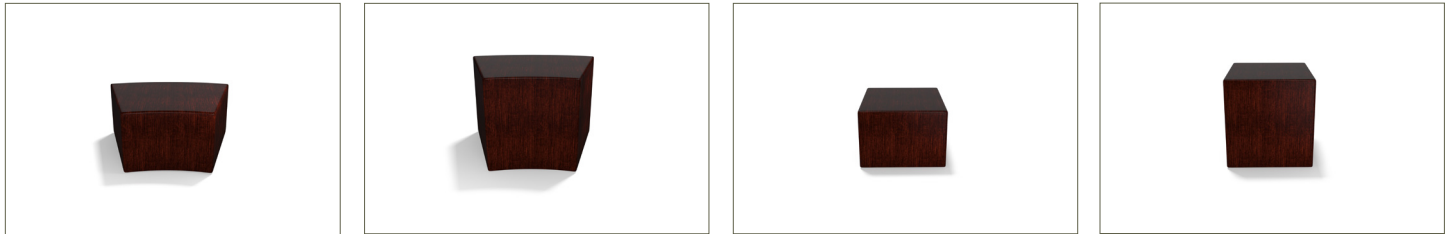

KENZIE COLLECTION

coriander 
DESIGNS

Kenzie Modular Lounge Seating

Kenzie Modular Seating defines any space as a large sweeping curved or straight unit or a collaborative area. Simple and secure Tool-less Ganging Hardware allows you to easily reconfigure a large sofa into several smaller, more intimate seating units. The lines of these tailored lounge pieces are well complemented by occasional tables + ottoman choices. Add Power Data Modules for functionality and accessibility in either occasional table tops or on the end of a seating unit.

9010-21C  W: 72.25
D: 28.00
H: 36.00

leg options

Black Metal Leg Silver Metal Leg Classic Metal Leg Wood Plinth Leg

P16 Power Module

Privacy Panel with Counter Height Surface

Kenzie Lounge Chairs - Low Back

table options

9010-CT W: 37.50 D: 28.00 H: 16.50
 9010-CTA W: 37.50 D: 28.00 H: 25.00
 9010-ST W: 24.00 D: 28.00 H: 16.50
 9010-STA W: 24.00 D: 28.00 H: 25.00

9010 kenzie lounge chairs - 12'D outside

| | | | | | |
|----------------|--|----------------------------------|----------------|------------------|----------------------------------|
| 9010 -LB | | W: 24.00 D: 28.00 H: 26.00 | 9010 -OCLB | | W: 37.50 D: 28.00 H: 26.00 |
| 9010 -2LB | | W: 48.00 D: 28.00 H: 26.00 | 9010 -2OCLB | | W: 75.25 D: 28.00 H: 26.00 |
| 9010 -3LB | | W: 72.00 D: 28.00 H: 26.00 | leg options | | |
| 9010 -ICLB | | W: 37.50 D: 28.00 H: 26.00 | | | |
| 9010 -2ICLB | | W: 75.25 D: 28.00 H: 26.00 | | P16 Power Module | |