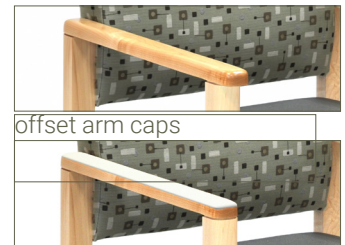

solid surface arm caps

20485 144th Ave NE, Woodinville, WA 98072 | 425.402.8001 | info@corianderdesigns.com
corianderdesigns.com | meyerwells.com