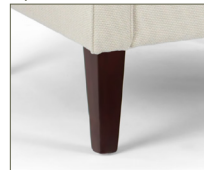

Dillon Lounge Chairs

9055-1 | 9055-2 | 9055-3

Dillon Lounge Chairs

9055 dillon lounge chairs

9055-1

W: 29.00
D: 33.75
H: 36.50

Our modern twist on the club chair, the Dillon Lounge Chair is generous in size and comfort. Sharp lines and slim cushions are complimented with soft conical wood legs. The silhouette is timeless and comes standard in three sizes.

9055-2

W: 49.50
D: 33.75
H: 36.50

options

Tapered Square Legs

9055-3

W: 73.50
D: 33.75
H: 36.50

20485 144th Ave NE, Woodinville, WA 98072 | 425.402.8001 | info@corianderdesigns.com
corianderdesigns.com | meyerwells.com